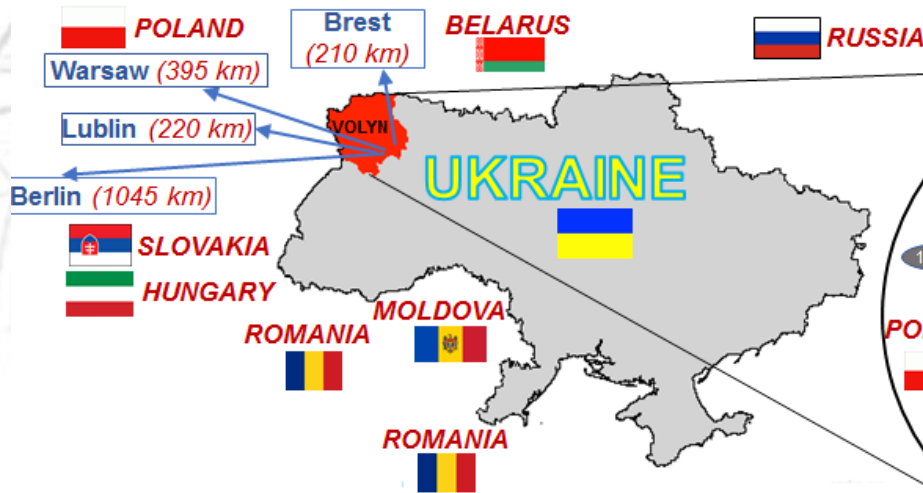

*is located in Lutsk (Volyn). Volyn
Region is situated between south-
eastern Poland, south-western
Belarus, and western Ukraine.*

**LUTSK
NATIONAL
TECHNICAL
UNIVERSITY**

Lutsk National Technical University